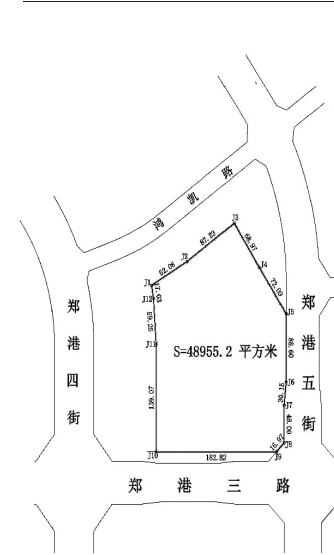

资讯

正弘●中央公园空港花园地块建设项目批前公示

郑港二路北侧,郑港三街东侧宗地图

郑港三路南侧,郑港三街西侧宗地图

郑港三路南侧,郑港五街西侧宗地图

郑港三路北侧,郑港五街西侧宗地图

郑港二路南侧,郑港五街西侧宗地图

Table with project details for Block 1: Name, Type, Category, Construction Unit, Location, Land Area, Volume Ratio, Building Height, Density, Green Rate, etc.

Table with project details for Block 2: Name, Type, Category, Construction Unit, Location, Land Area, Volume Ratio, Building Height, Density, Green Rate, etc.

Table with project details for Block 3: Name, Type, Category, Construction Unit, Location, Land Area, Volume Ratio, Building Height, Density, Green Rate, etc.

Table with project details for Block 4: Name, Type, Category, Construction Unit, Location, Land Area, Volume Ratio, Building Height, Density, Green Rate, etc.

Table with project details for Block 5: Name, Type, Category, Construction Unit, Location, Land Area, Volume Ratio, Building Height, Density, Green Rate, etc.