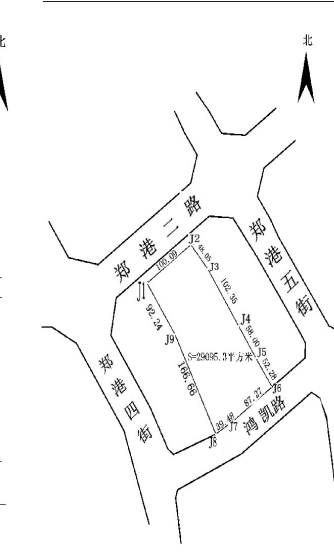

资讯

正弘●中央公园空港花园地块建设项目批前公示

郑港二路北侧,郑港三街东侧宗地图

郑港三路南侧,郑港三街西侧宗地图

郑港三路南侧,郑港五街西侧宗地图

郑港三路北侧,郑港五街西侧宗地图

郑港二路南侧,郑港五街西侧宗地图

Table with project details for Block 1: Name, Type, Category, Construction Unit, Location, Land Area, Volume Ratio, Building Height, Density, Green Rate, etc.

Table with project details for Block 2: Name, Type, Category, Construction Unit, Location, Land Area, Volume Ratio, Building Height, Density, Green Rate, etc.

Table with project details for Block 3: Name, Type, Category, Construction Unit, Location, Land Area, Volume Ratio, Building Height, Density, Green Rate, etc.

Table with project details for Block 4: Name, Type, Category, Construction Unit, Location, Land Area, Volume Ratio, Building Height, Density, Green Rate, etc.

Table with project details for Block 5: Name, Type, Category, Construction Unit, Location, Land Area, Volume Ratio, Building Height, Density, Green Rate, etc.