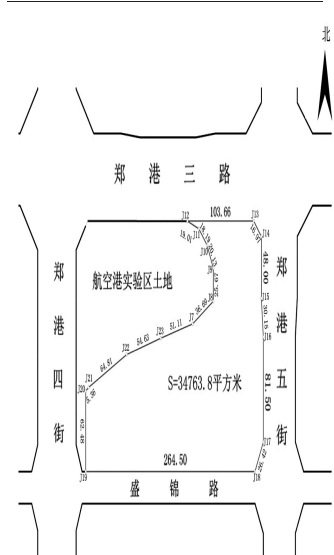

资讯

正弘●中央公园空港花园地块建设项目批前公示

郑港二路北侧,郑港三街东侧宗地图

郑港三路南侧,郑港三街西侧宗地图

郑港三路南侧,郑港五街西侧宗地图

郑港三路北侧,郑港五街西侧宗地图

郑港二路南侧,郑港五街西侧宗地图

Table with project details for Block 1: Name, Type, Category, Construction Unit, Location, Land Area, Volume Ratio, Building Height, Density, Green Rate, etc.

Table with project details for Block 2: Name, Type, Category, Construction Unit, Location, Land Area, Volume Ratio, Building Height, Density, Green Rate, etc.

Table with project details for Block 3: Name, Type, Category, Construction Unit, Location, Land Area, Volume Ratio, Building Height, Density, Green Rate, etc.

Table with project details for Block 4: Name, Type, Category, Construction Unit, Location, Land Area, Volume Ratio, Building Height, Density, Green Rate, etc.

Table with project details for Block 5: Name, Type, Category, Construction Unit, Location, Land Area, Volume Ratio, Building Height, Density, Green Rate, etc.