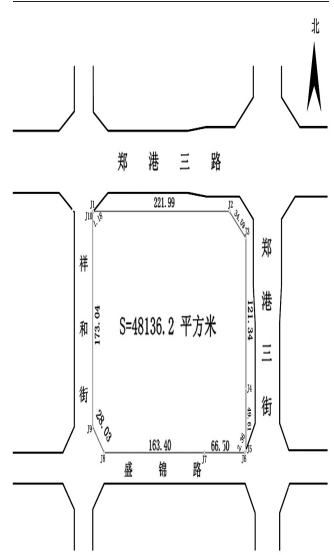

资讯

正弘●中央公园空港花园地块建设项目批前公示

郑港二路北侧,郑港三街东侧宗地图

郑港三路南侧,郑港三街西侧宗地图

郑港三路南侧,郑港五街西侧宗地图

郑港三路北侧,郑港五街西侧宗地图

郑港二路南侧,郑港五街西侧宗地图

Table with project details for Block 1: Name, Type, Category, Construction Unit, Location, Land Area, Volume Ratio, Building Height, Density, Green Rate, etc.

Table with project details for Block 2: Name, Type, Category, Construction Unit, Location, Land Area, Volume Ratio, Building Height, Density, Green Rate, etc.

Table with project details for Block 3: Name, Type, Category, Construction Unit, Location, Land Area, Volume Ratio, Building Height, Density, Green Rate, etc.

Table with project details for Block 4: Name, Type, Category, Construction Unit, Location, Land Area, Volume Ratio, Building Height, Density, Green Rate, etc.

Table with project details for Block 5: Name, Type, Category, Construction Unit, Location, Land Area, Volume Ratio, Building Height, Density, Green Rate, etc.