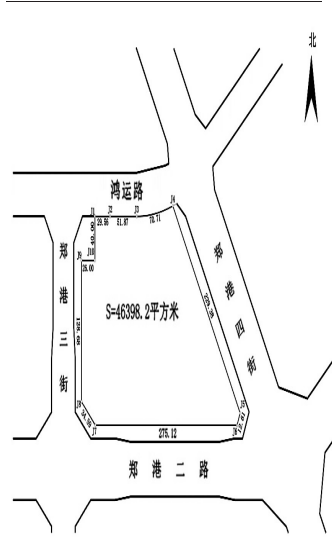

资讯

正弘●中央公园空港花园地块建设项目批前公示

郑港二路北侧,郑港三街东侧宗地图

郑港三路南侧,郑港三街西侧宗地图

郑港三路南侧,郑港五街西侧宗地图

郑港三路北侧,郑港五街西侧宗地图

郑港二路南侧,郑港五街西侧宗地图

Table with project details for Block 1: Name, Type, Category, Construction Unit, Location, Land Area, Volume Ratio, Building Height, Density, Green Rate, etc.

Table with project details for Block 2: Name, Type, Category, Construction Unit, Location, Land Area, Volume Ratio, Building Height, Density, Green Rate, etc.

Table with project details for Block 3: Name, Type, Category, Construction Unit, Location, Land Area, Volume Ratio, Building Height, Density, Green Rate, etc.

Table with project details for Block 4: Name, Type, Category, Construction Unit, Location, Land Area, Volume Ratio, Building Height, Density, Green Rate, etc.

Table with project details for Block 5: Name, Type, Category, Construction Unit, Location, Land Area, Volume Ratio, Building Height, Density, Green Rate, etc.